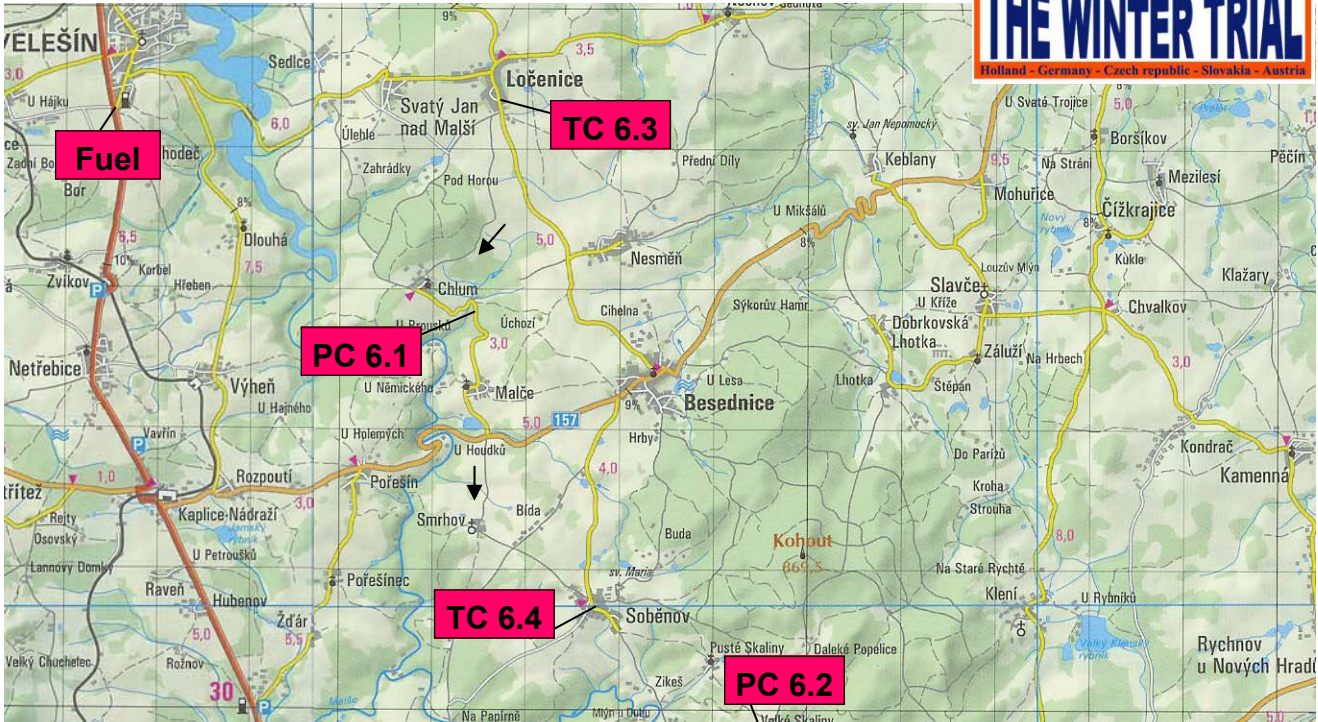

Leg 6 - Map 2

App	Control	Dep	Details
NNW	TC 6.3	SSE	In Hostinec on right
N	PC 6.1	S	If unmanned, record displayed word
NNW	TC 6.4	ESE	In bar in square - follow arrows
SW	PC 6.2	ESE	If unmanned, record displayed word
E	TC 6.5	S	In fire station
WSW	TC 6.6	SSE	In Hotel Cerna on left
N	TC 6.7	S	In Town Hall
N	TC 6.8	S	In Biliard Bar Alex
NE	TC 6.9	SW	By roadside
NNE	TC 6.10	SSW	By roadside
E	TC 6.11	W	By roadside
E	TC 6.12	NW	In tiny bar on right, just after bend